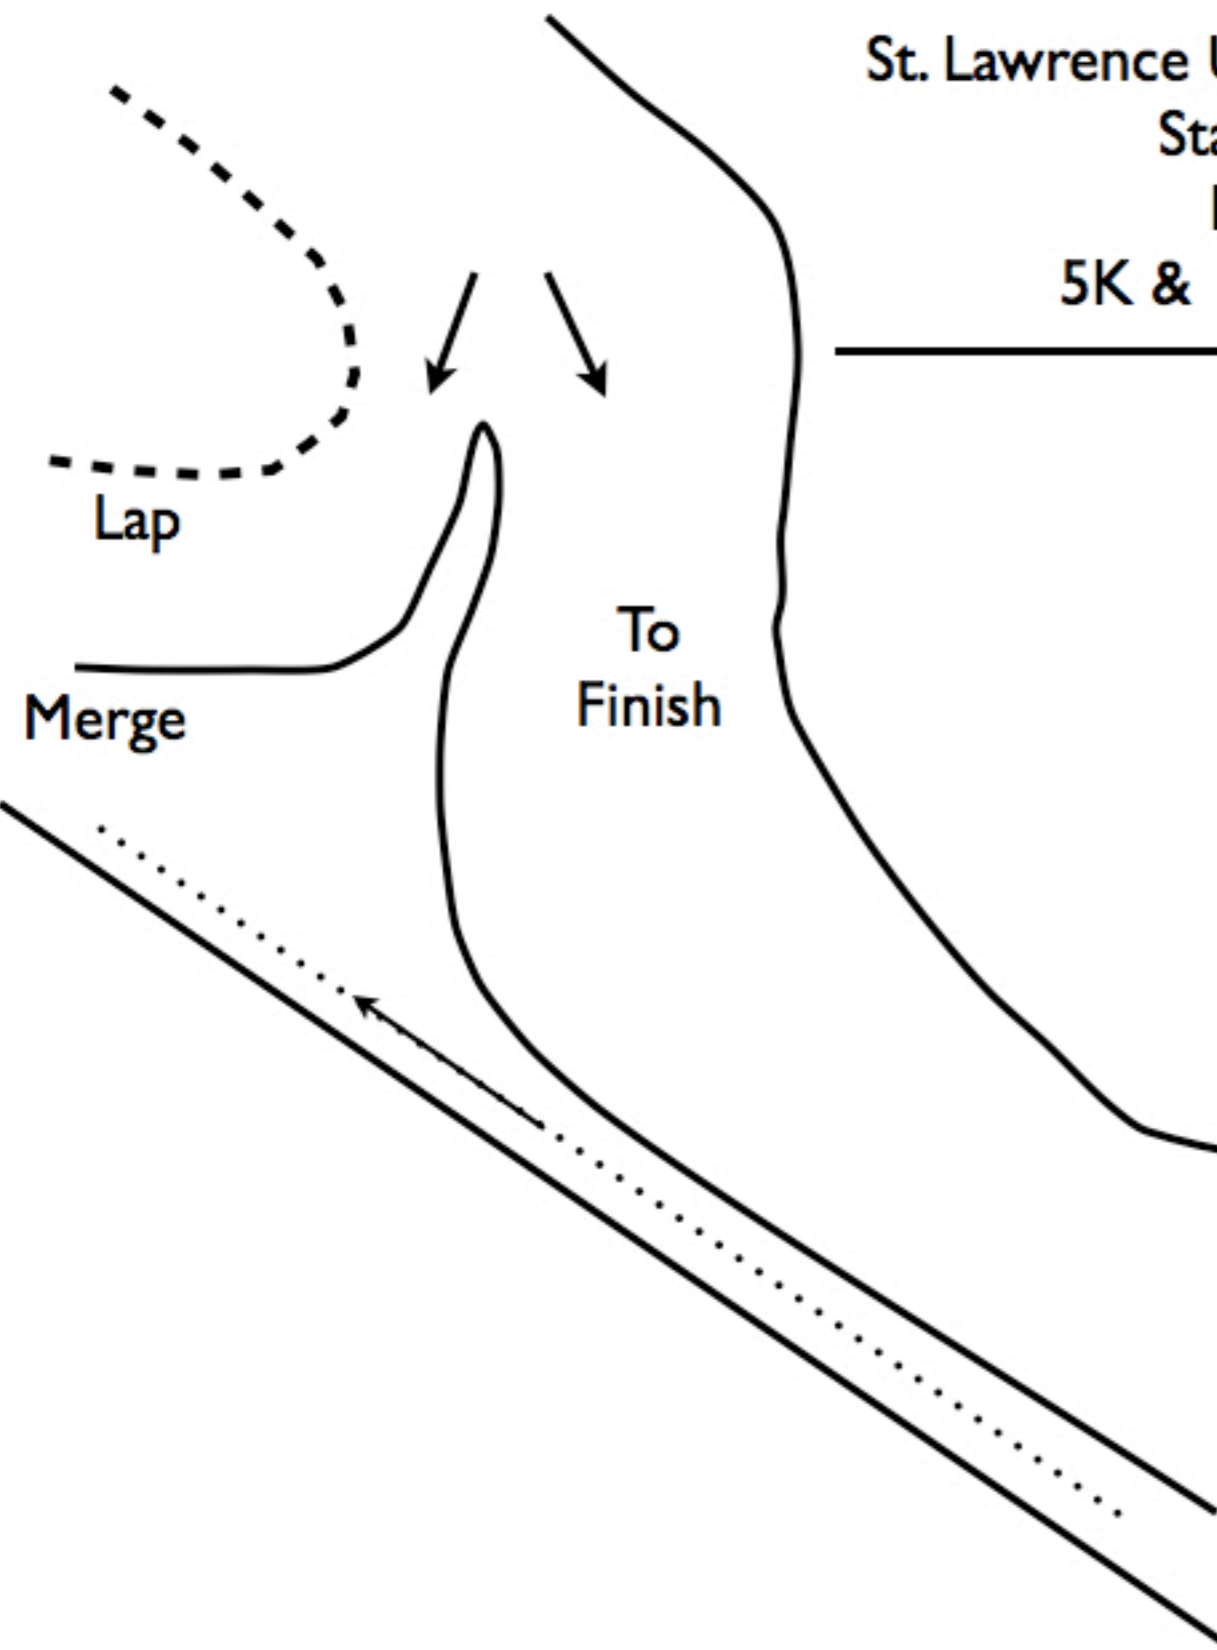

St. Lawrence University Carnival 2010
Stadium Layout
15 Jan. 2010
5K & 10K Classic Race

XC Lodge

Wax Area

Public Access

To Finish

Warm-up Area

Exit

FINISH

To Start

START

Timing

Merge

Lap

START

Timing

FINISH

Exit

To Start

Wax Area

Warm-up Area

To Finish

Public Access

XC Lodge

St. Lawrence University Carnival 2010
Stadium Layout
15 Jan. 2010
5K & 10K Classic Race