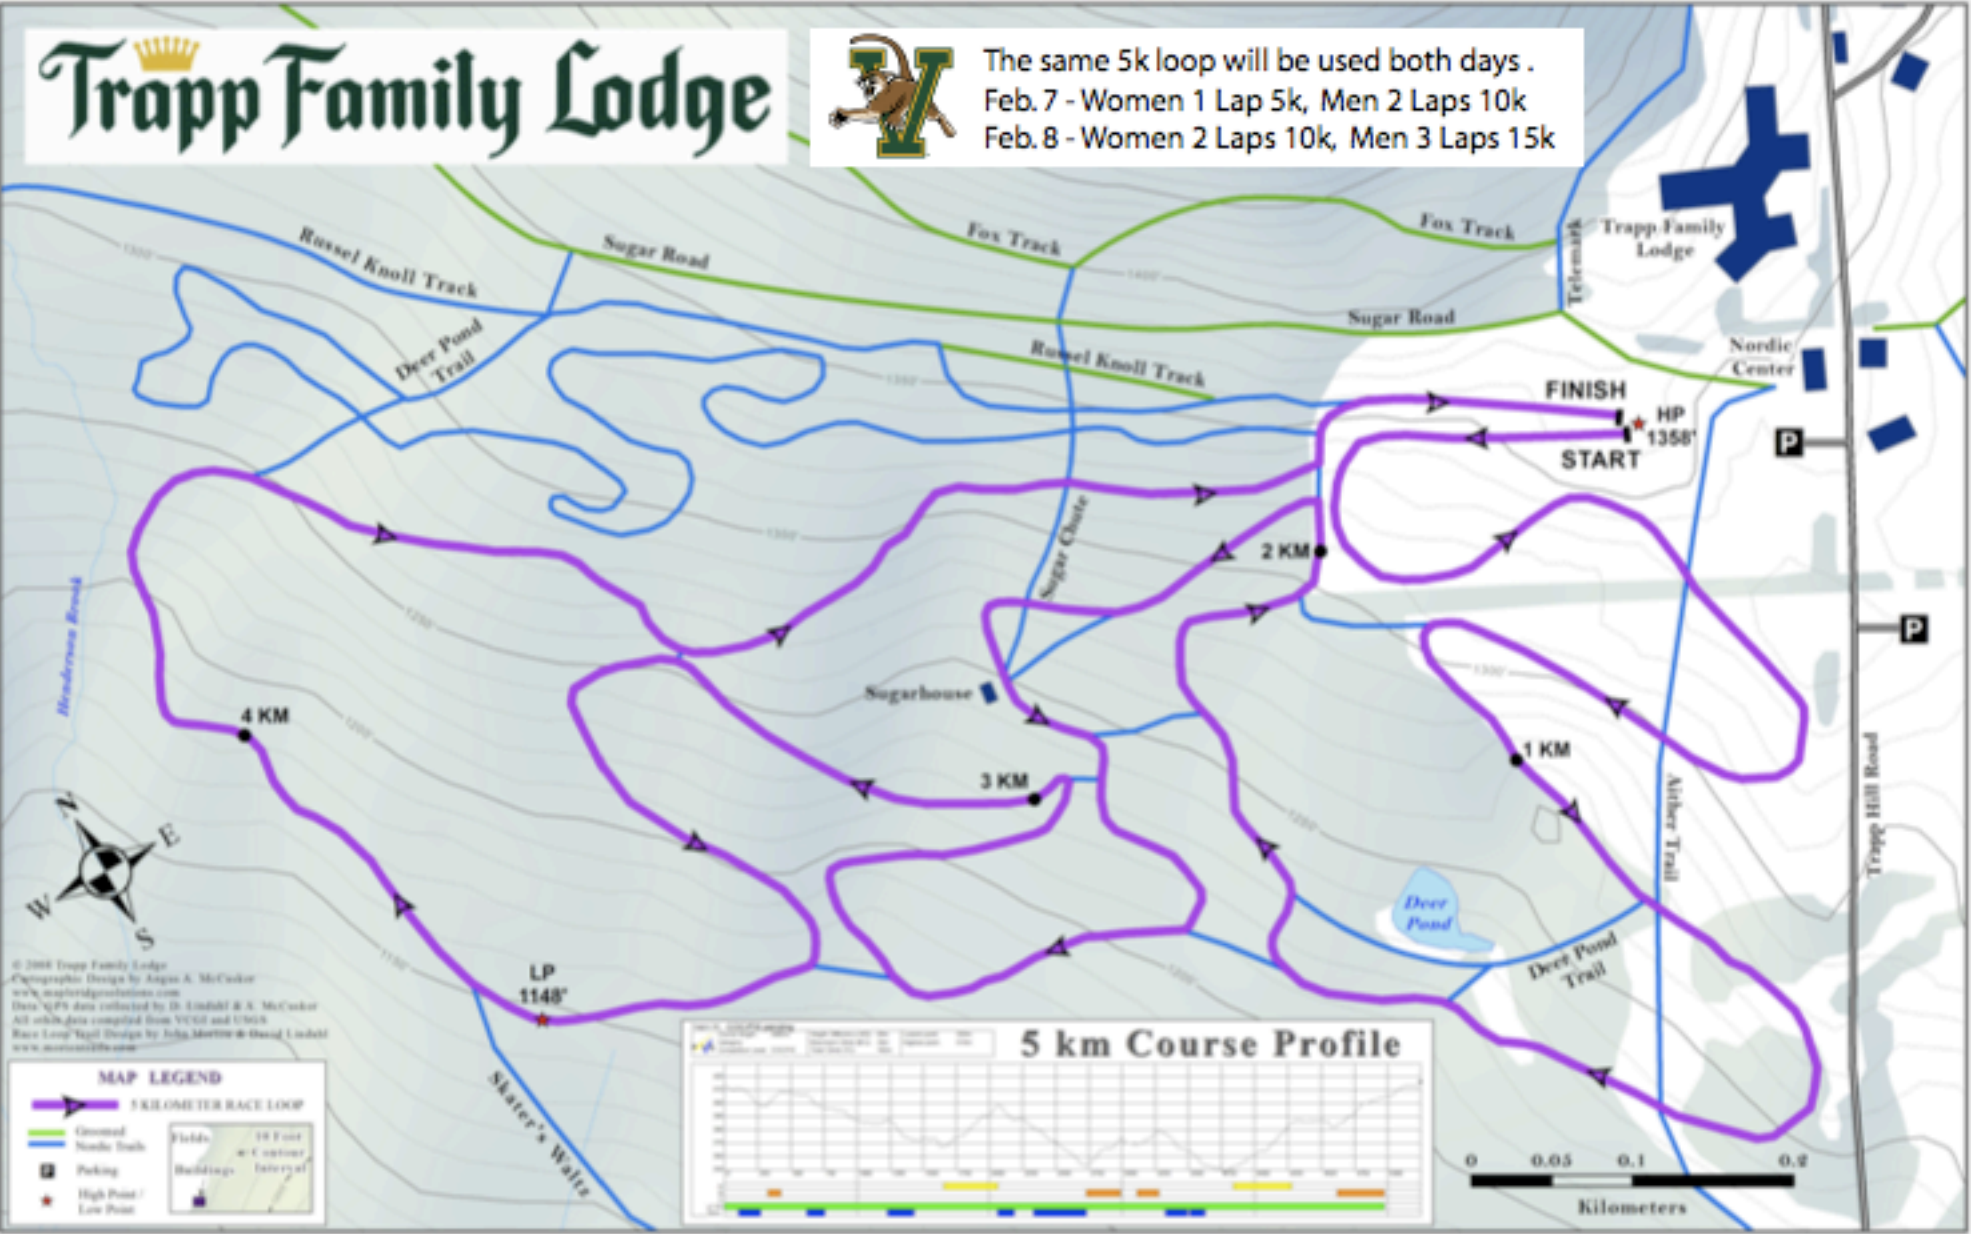

L.L.Bean

Banknorth

2009 University of Vermont Winter Carnival  
TD Banknorth Eastern Cup / USSA Supertour

The UNIVERSITY of VERMONT

# Trapp Family Lodge

The same 5k loop will be used both days .  
Feb. 7 - Women 1 Lap 5k, Men 2 Laps 10k  
Feb. 8 - Women 2 Laps 10k, Men 3 Laps 15k

© 2008 Trapp Family Lodge  
 Cartography: Design by Angus A. McCook  
 www.mapinfo.com  
 Data: GPS data collected by D. Lindahl & A. McCook  
 All rights reserved. Copyrighted from VTCU and UVM  
 Race Loop: Trail Design by John Martin & David Lindahl  
 www.uvm.edu

**MAP LEGEND**

- 5 KILOMETER RACE LOOP
- Greened Nordic Trails
- Parking
- High Point / Low Point
- Buildings
- Delivery